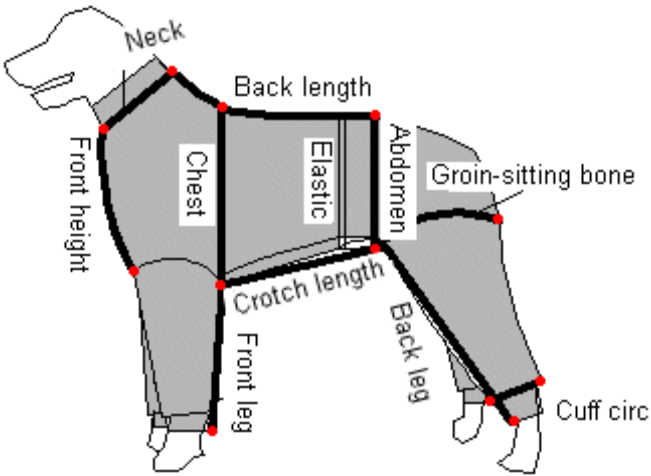

Dog Suit Measuring Instructions

MEASUREMENTS	
1. Back Length	
2. Crotch Length	
3. Groin-sitting bone	
4. Neck	
5. Chest	
6. Abdomen	
7. Front Leg	
8. Back Leg	
9. Front Height	
10. Cuff Circ.	